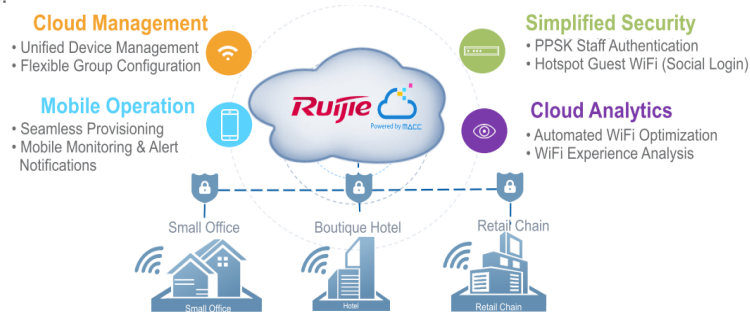

Application Scenarios

1. Ruijie Cloud

Ruijie SME AP series is designed for the simplicity and ease of use application in many SME scenarios including small offices, boutique hotel, retail store and etc. We help SME to streamline the IT operational efficiency, reduce the Wi-Fi deployment complexity with a cost-effective approach. Ruijie Cloud Service is Ruijie's easy and efficient cloud solution for chain stores, small and medium-sized businesses and boutique hotels. The solutions include equipment deployment, monitoring, network optimization and operational lifecycle management, enabling customers with simple plug-and-play deployment, operation and maintenance.

Ruijie Cloud Solution Highlights

2. Hardware Controller

For higher performance or stringent security scenarios, Ruijie offers the on-premise hardware controller option for flexible management. Ruijie provides comprehensive cost-effective enterprise-grade network solution to SME market, consisting of switches, wireless, gateways, security, etc. The solution provides customers with scenario-based AP options (indoor/wall AP), flexible WLAN management, reliable switch design with conformal coating protection, Layer 7 application protection and web filtering.

Ruijie WS6008 can be deployed as the wireless controller which simplifies the management of your wireless network by serving as a single point of management for all the access points in the network. Ruijie WS6008 supports up to maximum of 200 manageable access points, hence it increases the scalability and ensures your IT investment protection. Ruijie WS6008 offers full range of enterprise Wi-Fi features including rogue AP mitigation, automated Wi-Fi optimization (WIS), flexible authentication modes (web authentication, 802.1X), etc.