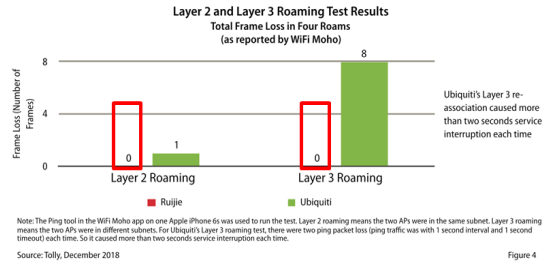

Wi-Fi Roaming Test: Ruijie AP result zero packet loss in Layer 2 & 3 Roaming (vs Ubiquiti)