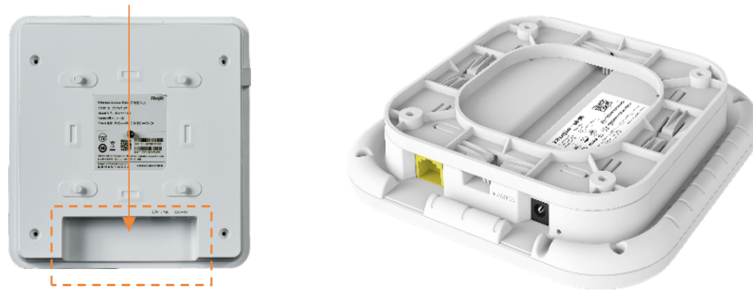

Stylish Design

SME APs all employ a simplistic and stylish design to fit different scenarios. The APs feature an integrated antenna design and hidden LAN port along with hidden cabling to hide the messy wires, which gives a professional and simplistic deployment style that is less noticeable.

Hidden LAN Port Design for AP720-L/AP710 (left-side), AP210-L (right-side)