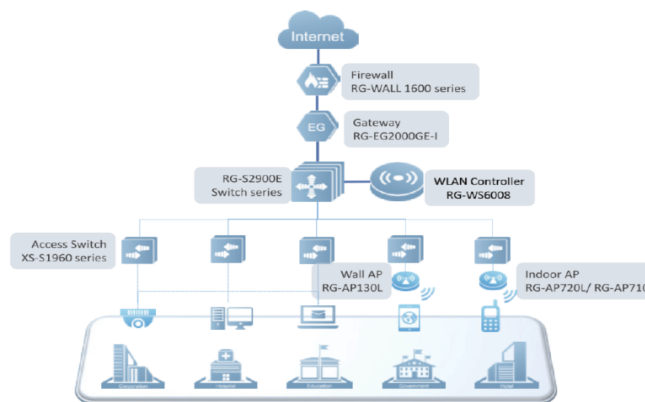

Comprehensive Solution for SME Market