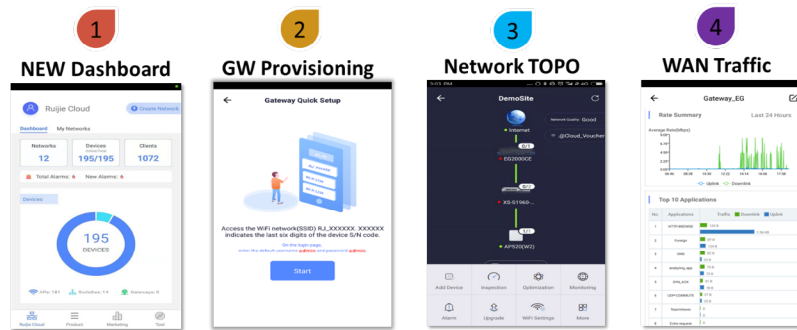

Monitoring Wi-Fi Networking Using Your Smartphone

Technical Specifications

Model	Ruijie AP730-L	Ruijie AP720-L	Ruijie AP710	Ruijie AP210-L	
Target Deployment	SME High Density Wi-Fi	Retail Chain Store, Small & Medium-sized Business Office, Boutique Hotel			
Type	Indoor Ceiling/Wall-mounting				
Basic Spec	Radio	Tri-band (2.4G+5G +5G)	Concurrent Dual-band		Single-band
	Protocol	802.11a/b/g/n/ac Wave2		802.11a/b/g/n/ac	802.11b/g/n
	Operating Bands	802.11b/g/n: 2.4GHz to 2.483GHz 802.11a/n/ac: 5.150GHz to 5.350GHz, 5.47GHz to 5.725GHz, 5.725GHz to 5.850GHz (vary depending on countries)			802.11b/g/n: 2.4GHz to 2.483GHz
	Antenna	Built-in Antenna			
	Max Throughput	2130Mbps	1167Mbps	1167Mbps	300Mbps
	Spatial Streams	2x2	2x2	2x2	2x2
	Maximum Transmit Power	100mW			
	IP Rating	IP41			
Ports	1 10/100/1000 BASE-T Ethernet uplink, Port LAN1 supports PoE+, 1 Console Port	1 10/100/1000BASE-T Ethernet uplink, Port LAN1 supports PoE, 1 Console Port		1 10/100 BASE-T Ethernet uplink, Port LAN1 supports PoE