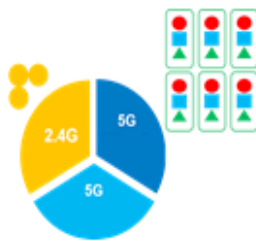

Tri-band design (AP730-L)

Max 768 Client per AP supported by AP730-L