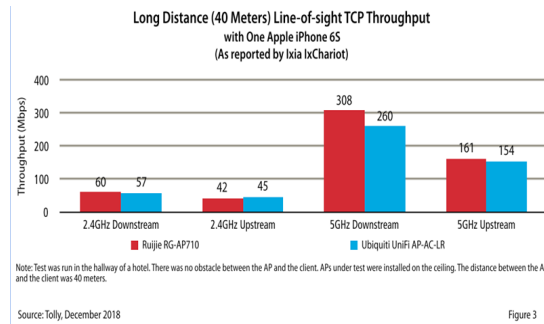

High Density Users Video Streaming Results

		Video Streaming User Experience Score (1 to 10, higher is better)	Lagging Time (seconds) - Less is better	Lagging Percentage - Less is better
32 Clients	Ruijie RG-AP710	8.3	7.2	12.5%
	Ubiquiti UniFi AP-AC-LR	6.8	15.2	26.3%
100 Clients	Ruijie RG-AP730-L	9.4	2.1	3.6%
	Ubiquiti UniFi AP-AC-Pro	5.5	23.3	41.6%
	Huawei AP4051TN	9.1	3.2	5.7%

Note: Clients were 1x1.1 Android tablets. The test platform included one management server which integrated the video streaming server, and the Android app on each client. Once engineers launched the test, all clients started streaming the 2.1Mbps bitrate 720p video in the app over the AP at the same time using unicast. See Figure 10 for the test environment.

Source: Tolly, December 2018

Table 1

On 32 & 100 Client Test: Ruijie AP result upto 90% LESS video lag time (vs Ubiquiti and Huawei)

Wi-Fi Roaming Test: Ruijie AP result zero packet loss in Layer 2 & 3 Roaming (vs Ubiquiti)