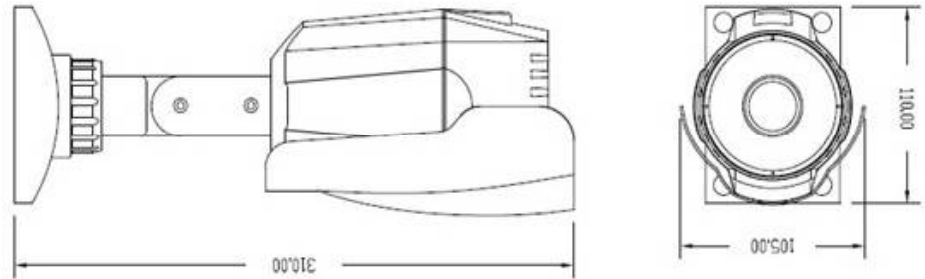

### Features

- ◆ Weatherproof Day/Night IR Color Camera
- ◆ Color 1/3" SONY 1.3Megapixel Sensor
- ◆ High resolution 1000TVL
- ◆ 72 pcs  $\varnothing$  5mm IR-LED, IR Range 60M
- ◆ 3-Axis Bracket, Hidden Cable Design
- ◆ Built-in 2.8-12 mm Board Lens

### Size Chart

### Specifications

Model Name	KIR-138CZ60
Image Sensor	Color 1/3" SONY 1.3Megapixel Sensor
Horizontal Resolution	720P, 1000TVL
Total Pixel Array	1280(H) x 720(V)
Min. Illumination	0.01 Lux 0Lux (with IR LED ON)
TV System	PAL/NTSC
Lens Furnished	2.8 - 12 mm Manual Zoom Lens
Infrared Luminary	72 pieces $\varnothing$ 5 mm IR-LED
Illuminate Distance	60 M
Wavelength	850 nm
Waterproofing Criterion	IP 66
S/N Ratio	52dB
Electronic Shutter	NTSC:1/60~1/100,000, PAL:1/50~1/100,000
Gamma	0.45
White Balance	Auto
Gain Control	Auto
Sync. System	Internal
Video Output	1 Vp-p / 75 Ohms
Power Supply	DC12V $\pm$ 10%
Operation Temperature	-10 $^{\circ}$ C ~ +45 $^{\circ}$ C RH95% Max
Dimension	310(W)x110(H)x105(D)mm
Weight	1800g