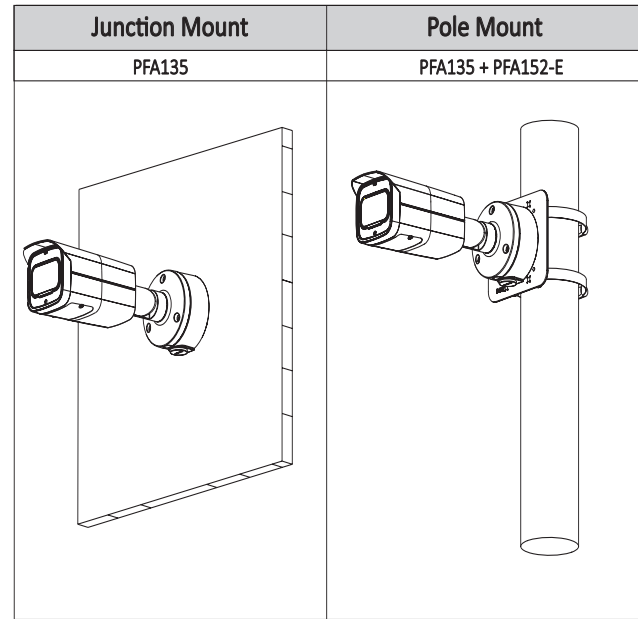

Accessories

Optional:

PFA135
Junction Box

PFA152-E
Pole Mount

Dimensions (mm/inch)