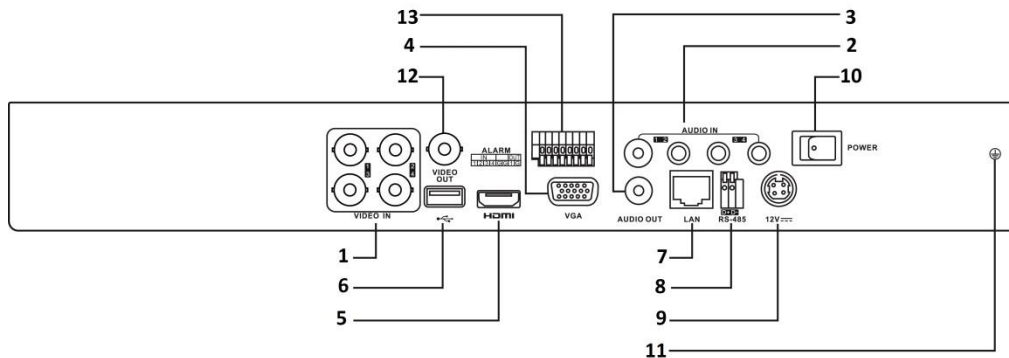

Physical Interfaces

The rear panels of DS-7208/7216HUHI-F2/N provide 8/16 video input interfaces.

Index	Description	Index	Description
1	VIDEO IN	8	RS-485 Serial Interface
2	AUDIO IN, RCA Connector	9	12 VDC Power Input
3	AUDIO OUT, RCA Connector	10	Power Switch
4	VGA Interface	11	GND
5	HDMI Interface	12	VIDEO OUT
6	USB Interface	13	Alarm In/Out
7	LAN Network Interface		

Distributed by

Available Models

DS-7204HUHI-F2/N, DS-7208HUHI-F2/N, DS-7216HUHI-F2/N

Headquarters

No.555 Qianmo Road, Binjiang District,
Hangzhou 310051, China
T +86-571-8807-5998
overseasbusiness@hikvision.com

Hikvision USA
T +1-909-895-0400
sales.usa@hikvision.com

Hikvision Italy
T +39-0438-6902
info.it@hikvision.com

Hikvision Singapore
T +65-6684-4718
sg@hikvision.com

Hikvision Africa
T +27 (0) 0351172
sale.africa@hikvision.com

Hikvision Europe
T +31-23-55-42-770
info.eu@hikvision.com

Hikvision France
T +33(0)1-85-330-450
info.fr@hikvision.com

Hikvision Oceania
T +61-2-8599-4233
salesau@hikvision.com

Hikvision Hong Kong
T +852-2151-1761

Hikvision Middle East
T +971-4-8816086
salesme@hikvision.com

Hikvision Spain
T +34-91-737-16-55
info.es@hikvision.com

Hikvision Canada
T +1-909-895-0400
sales.usa@hikvision.com

Hikvision Russia
T +7-495-669-67-99
saleru@hikvision.com

Hikvision Poland
T +48-22-460-01-50
poland@hikvision.com

Hikvision Korea
T +82-31-731-8841
sales.korea@hikvision.com

Hikvision India
T +91-22-28469900
sales@pramahikvision.com

Hikvision UK
T +01628-902140
support.uk@hikvision.com

Hikvision Brazil
T +55 11 3318-0050
Latam.support@hikvision.com